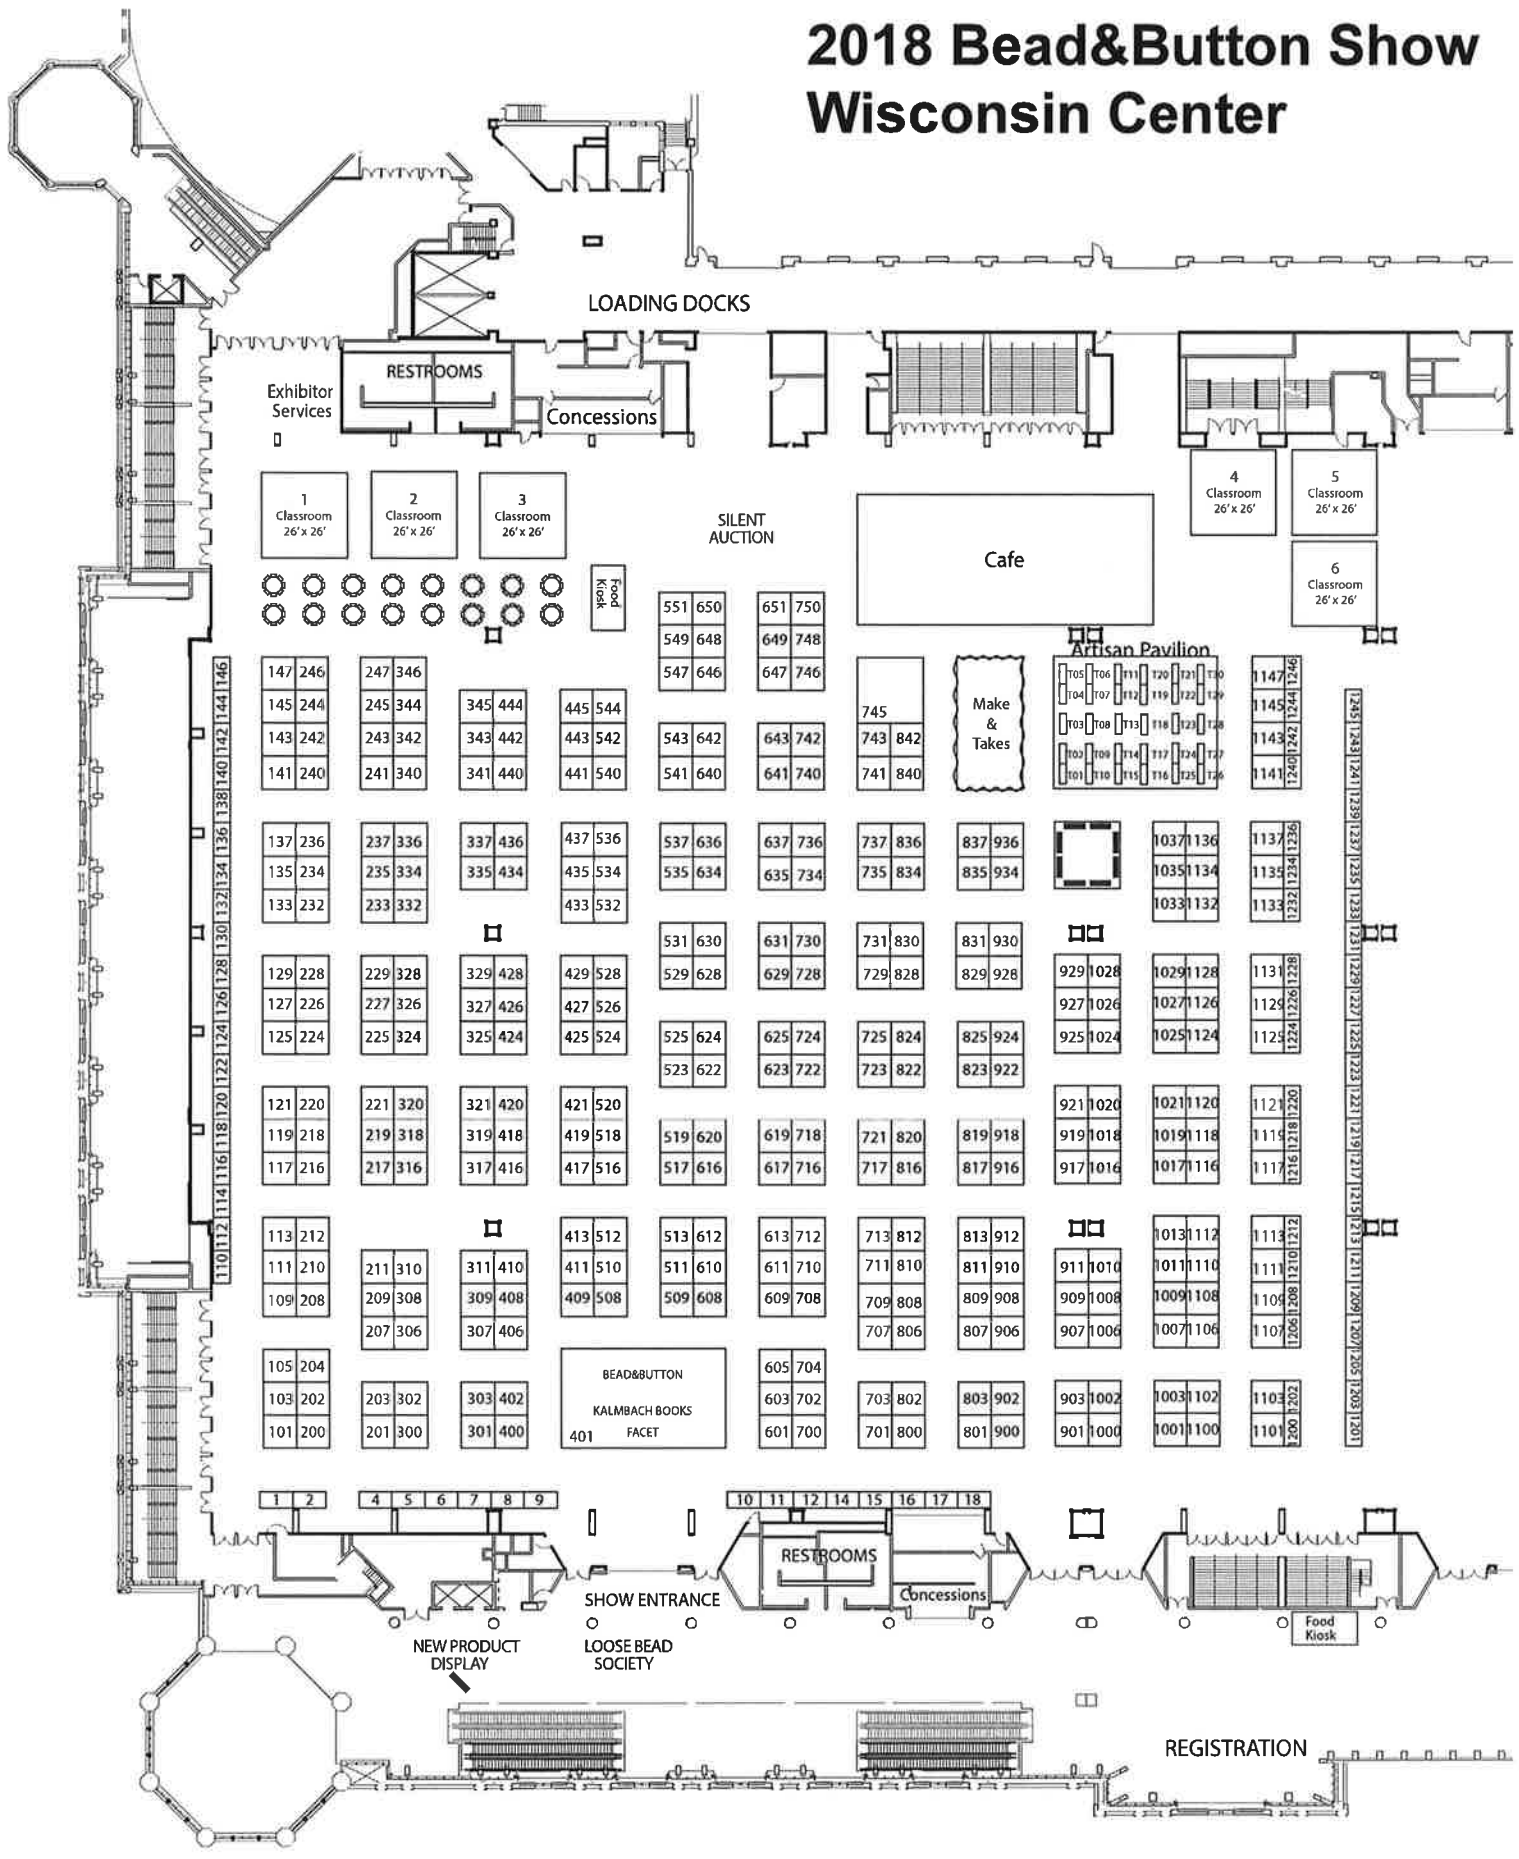

2018 Bead&Button Show Wisconsin Center

1 Classroom 26' x 26'
2 Classroom 26' x 26'
3 Classroom 26' x 26'

SILENT AUCTION

Cafe

4 Classroom 26' x 26'
5 Classroom 26' x 26'
6 Classroom 26' x 26'

Artisan Pavilion

Make & Takes

110|112|114|116|118|120|122|124|126|128|130|132|134|136|138|140|142|144|146

1245|1248|1241|1239|1237|1235|1233|1231|1229|1227|1225|1223|1221|1219|1217|1215|1213|1211|1209|1207|1205|1203|1201

BEAD&BUTTON
KALMBACH BOOKS
401 FACET

1 2 4 5 6 7 8 9

10 11 12 14 15 16 17 18